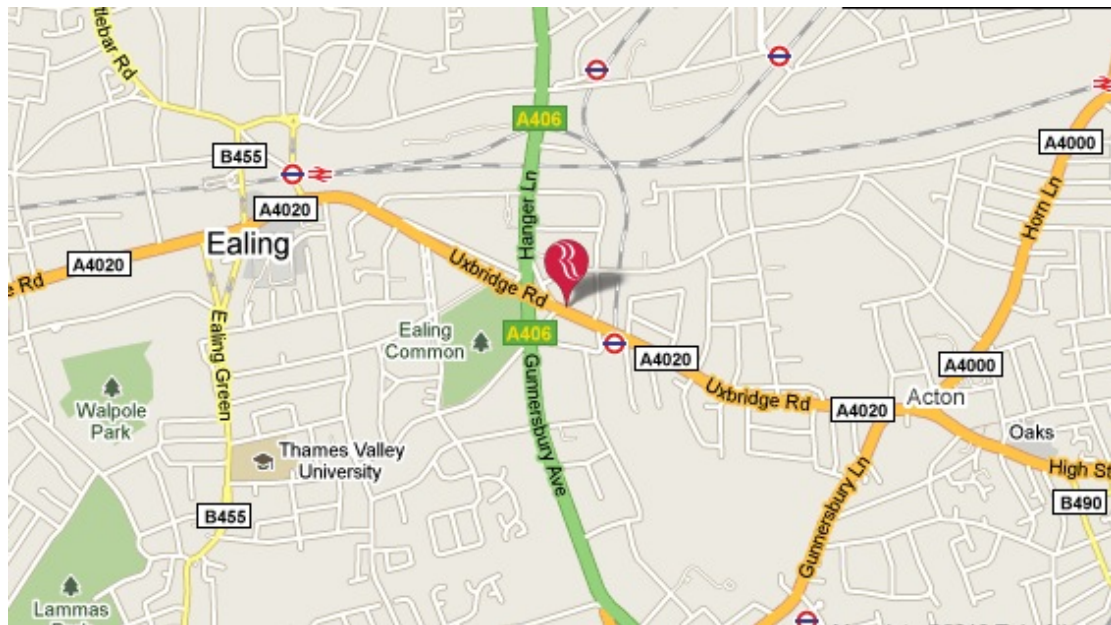

Hotel information

Ramada London Ealing
Ealing Common
London, W5 3HN
United Kingdom
Tel+44 (0)844 815 9035
Fax+44 (0)208 896 8488

<http://www.ramadajarvis.co.uk/hotels/ealing.aspx>