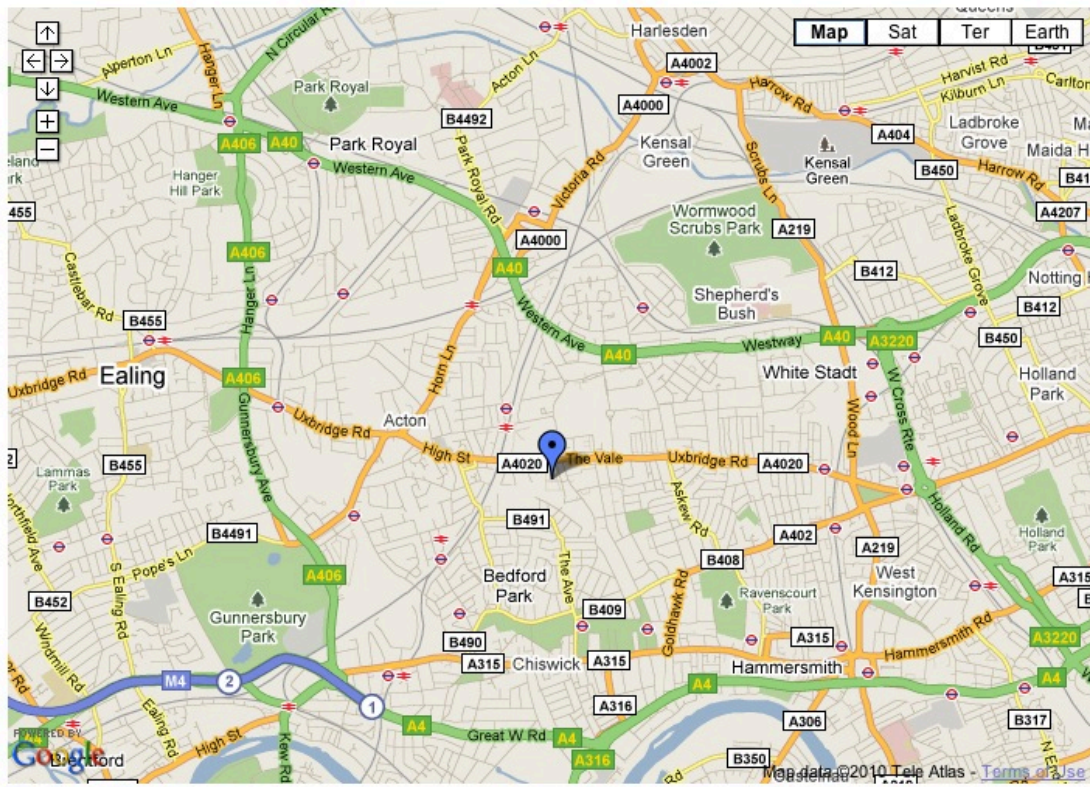

Cryogenic Limited

Units 29/30

Acton Park Industrial Estate

The Vale, Acton

London W3 7QE UK

+44(0)20 8743 6049

+44(0)20 8749 5315 Fax